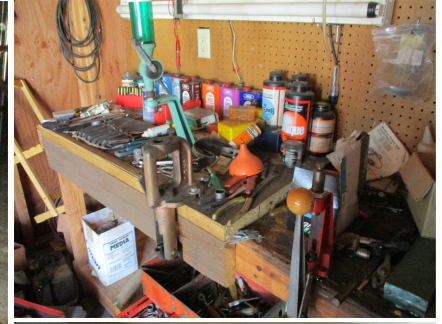

REAL ESTATE - TRUCK - BOAT - HOUSEHOLD - Misc.

REAL ESTATE - SELLS 12 NOON

'93 Manufactured Home, 3 BR, 2 Bath w/Attached 2 Car Garage. Full Concrete Pad & Black Skirting. 30x50' Barn/Shop, Concrete Floor, Roll-Up Door & Side Door. 20x12' Shop, Small Greenhouse, Other Small Shed. Well. Fenced. 9 Acres

TRUCK & BOAT

'01 Dodge ½ Ton V8, 4x4, Ext. Cab
 Lowe 16' Aluminum Boat & Trailer, Console, 40 HP Johnson Motor, Shedd
 2 - Single Axle Trailers

SHOOTING SUPPLIES & TOOLS

20-25 Boxes 12 Ga. Shells
 Reloading Dies for 30/06, 243, 270, 223, 284, 17 Rem, 6.5x55, 7.51 Mauser
 Black Powder
 Asst. Brass, Bullets, Wads
 Presses, Other Equipment
 Other Misc.
 15-20 Rods & Reels, Some New, Some Deep Sea
 10-12 Tackle Boxes
 Lot Misc. Fishing Tackle
 Good Asst. Wrenches & Sockets
 Toolboxes
 Good. Asst. Power Hand Tools
 Long Handle Tools
 Delta Bench Saw, Scroll Saw, Chop Saw, Table Saw
 Table Top Drill Press

2 Chainsaw Sharpeners, Other Chain Equip.
 2 Older Stihl Chainsaws
 Xtreme 3500 Generator
 2 Rear Tine Tillers
 Mantis Type Tiller
 Gas Trimmer, Push Trimmer
 Poly Wheelbarrow
 Small Space Heater
 Attic Fan
 2 Fish Fryers
 Ashley Wood Furnace
 Bench & Vise
 Cast Iron Bell
 Alum. Step & Extension Ladder
 Antique Transit
 Johnson Motor For Parts
 Other Misc.