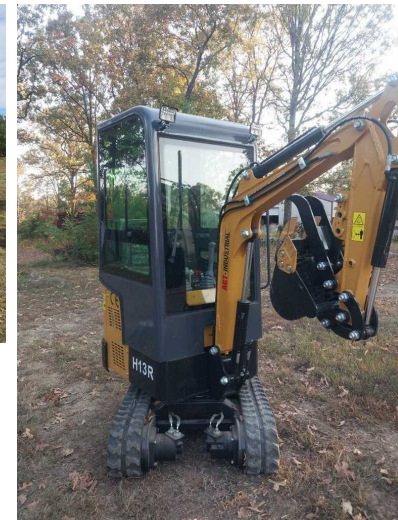

Sam

LLC

CRAWFORD AUCTION SERVICE

MACHINERY AUCTION

Will sell the following located 5 miles North of Cross Timbers, MO on Hwy. 65. Watch for Auction Signs.

SATURDAY, NOVEMBER 9TH, 2024 - 9:30 AM

COINS - GUNS - TRACTORS - MACHINERY - TOOLS - MISC.

GUNS - SELL AT 9:30

Ruger Wranger 22 LR
 Heritage Rough Rider 22
 Nickel
 Remington 700 30-06
 Winchester 100 308
 Winchester Super X 12 Ga.
 3½" Camo
 LC Smith 12 Ga. Double Bar-
 rel Hammers
 Revelation 12 Ga. Pump
 McCoy 20 Ga. Single Shot
 Traditions Black Powder 40
 Cal.
 Weatherby Vanguard 22-250,
 Scope

TRACTORS SELL AT 12 NOON

Ford New Holland Workmas-
 ter 120 Cab, 4x4, 632TL
 Loader & Bucket, 1571 Hrs.,
 LH Reverse, 120 Engine HP

AGT Industrial H13R Mini Ex-
 cavator, Gas, Like New

Case 770, Gas w/Case
 Loader
 Ford 5000, Gas
 Oliver 880 Diesel, Wide Front
 Allis Chalmer D-17 Wide
 Front, w/Blade & 3 Bottom
 Plow

Vehicles Have 114-140K Miles

VEHICLES - TRAILERS SELL AFTER TRACTORS

'01 Dodge 3500, 1 Ton, Du-
 als, V-10, 4x4, Auto, w/11'
 Dump Bed, 35K
 '06 Nissan XTerra, 6 Speed
 '01 Dodge Diesel, Dually, 1
 Ton, 5 Speed, Rough Trans-
 mission
 '03 Chevrolet Avalanche
 '90 Ford ½ Ton
 Bumper Hitch 12' Utility Trailer
 Coose Bumper Hitch 16' Stock
 Trailer
 Bumper Hitch 16' Utility Trailer
 w/Front Winch
 Trail King 16x6½' HD Flatbed,
 4 New Tires, Pintle Hitch