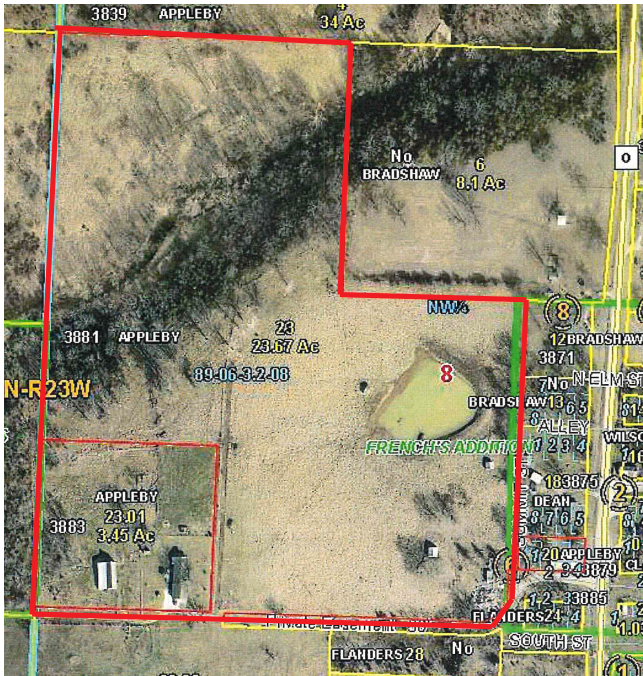

Saturday, April 27th, 2024 - 10 am

REAL ESTATE - HOUSEHOLD - ANTIQUES - MISC.

REAL ESTATE - SELLS 12 NOON

Old Cliquot Store Building w/.027 Acres Lot - Well & Septic, Fronts O Hwy. - Trailer Hook-Up On West Side Lots of Potention with Fix-Up - Store Building & Lot Sells Absolute

Parcel 1 - 3 BR, 2 BA, 2046 Sq. Ft. Home Built in 1975 - Attached 2 Car Garage Wood Rear Patio & Gazebo - Fireplace Lg. Appliances Stay - Storage Shed Well & Septic - 60x20' Machine Shed/Barn Newer Heat Pump in House - 3.45 Fenced

Parcel 2

12 +/- Acres Mostly Open Pasture Land - Fenced West Fork Creek Runs Thru North Side Large Scattered Oak Trees Great Building Site on Hill Above Creek

Parcel 3 - 5 +/- Acres - Open Pasture Land w/Older Well & Septic - Small Storage Shed - Fenced 2 Sides

Parcel 4 - 6 +/- Acres - Open Pasture Land Lg. Pond - Newer Well - Fenced 3 Sides - Storage Shed

Parcels 1-4 will be offered seperately & combined. Road easement will be offered on 2-3-4 if sold seperately. Great chance to own small acreage in the county. Bolivar Schools - Serious Seller - Shown by appt. with auctioneers.