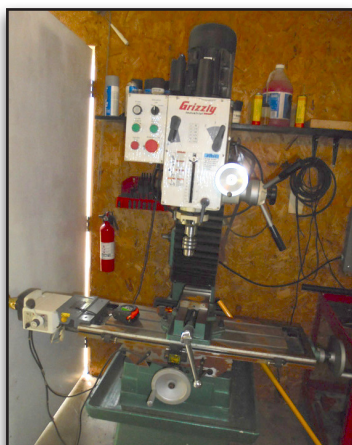

Public

AUCTION

Due to the death of Bob Hamblen, will sell the following located from Pittsburg, Mo., 1/2 mile North on Hwy 64 to Co. Rd. 296L, then West to Co. Rd. 292A, then West. Watch for Crawford Auction Service signs.

SATURDAY, JUNE 23, 2018—10:00 A.M.

★ TOOLS ★ MACHINERY ★ MISCELLANEOUS